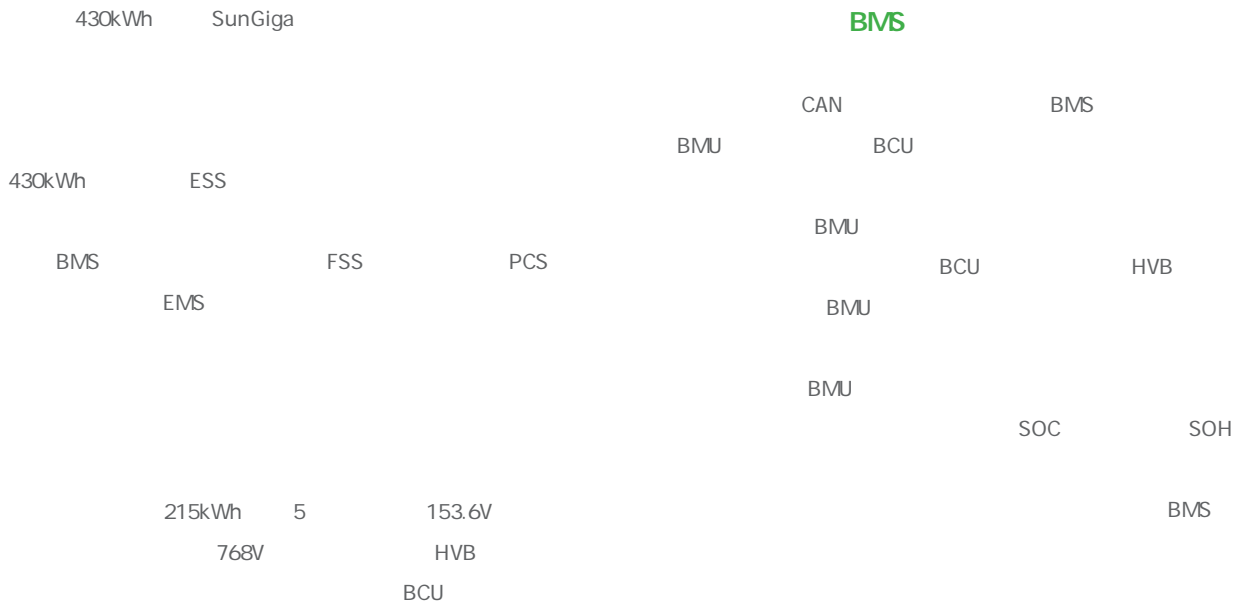

1.

4. PCS

5. EMS

6. EMS

SCU

BMU Site Control Unit, SCU 2 FSS
BCU SCU SCU
 VPN

EMS
BMS PCS EMS Human Machine Interface, HMI Modbus TCP/IP IoT Router
 Wide Area Network, WAN

EMS / DG